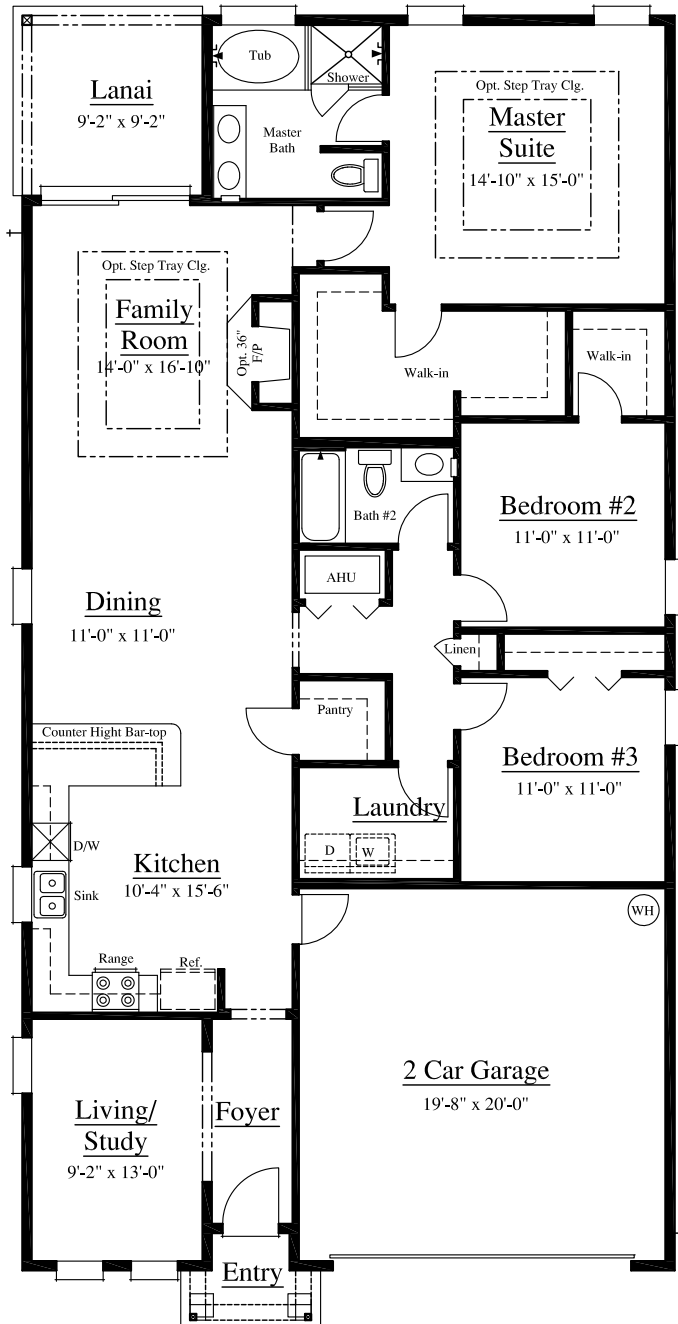

# MASTERCRAFT

B U I L D E R   G R O U P

Elevation G

Elevation H

## **Ponce**

3 Bedroom / 2 Bathrooms - 2 Car Garage - 1840 square feet

[www.MasterCraftBuilderGroup.com](http://www.MasterCraftBuilderGroup.com)

# Ponce

3 Bedroom / 2 Bathrooms - 2 Car Garage - 1840 square feet  
35005800

In the interest of continuous product improvements and to meet changing market conditions, MasterCraft Builder Group reserves the right to modify floor plans, exterior elevations, specifications, features, prices and product types without prior notice or obligation. Some features may vary from plan to plan. All plans, elevation renderings, and artist's conceptions and not necessarily to scale. All square footages are approximate. Window size, type and location may vary with each elevation. CGC1250726  
2/6/2012