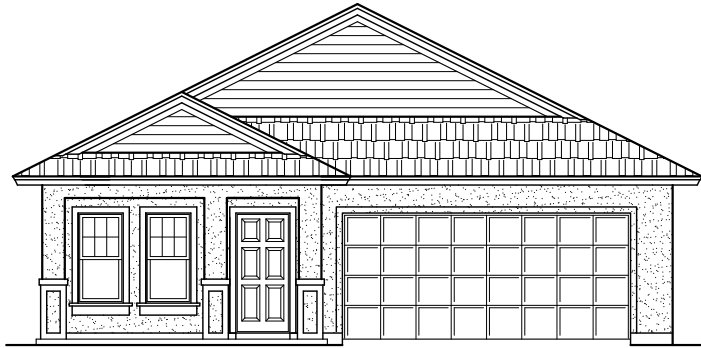

# MASTERCRAFT

B U I L D E R   G R O U P

Elevation G

Elevation H

## **Ponce**

3 Bedroom / 2 Bathrooms - 2 Car Garage - 1840 square feet

[www.MasterCraftBuilderGroup.com](http://www.MasterCraftBuilderGroup.com)

# Ponce

3 Bedroom / 2 Bathrooms - 2 Car Garage - 1840 square feet  
35005800

In the interest of continuous product improvements and to meet changing market conditions, MasterCraft Builder Group reserves the right to modify floor plans, exterior elevations, specifications, features, prices and product types without prior notice or obligation. Some features may vary from plan to plan. All plans, elevation renderings, and artist's conceptions and not necessarily to scale. All square footages are approximate. Window size, type and location may vary with each elevation. CGC1250726  
2/6/2012