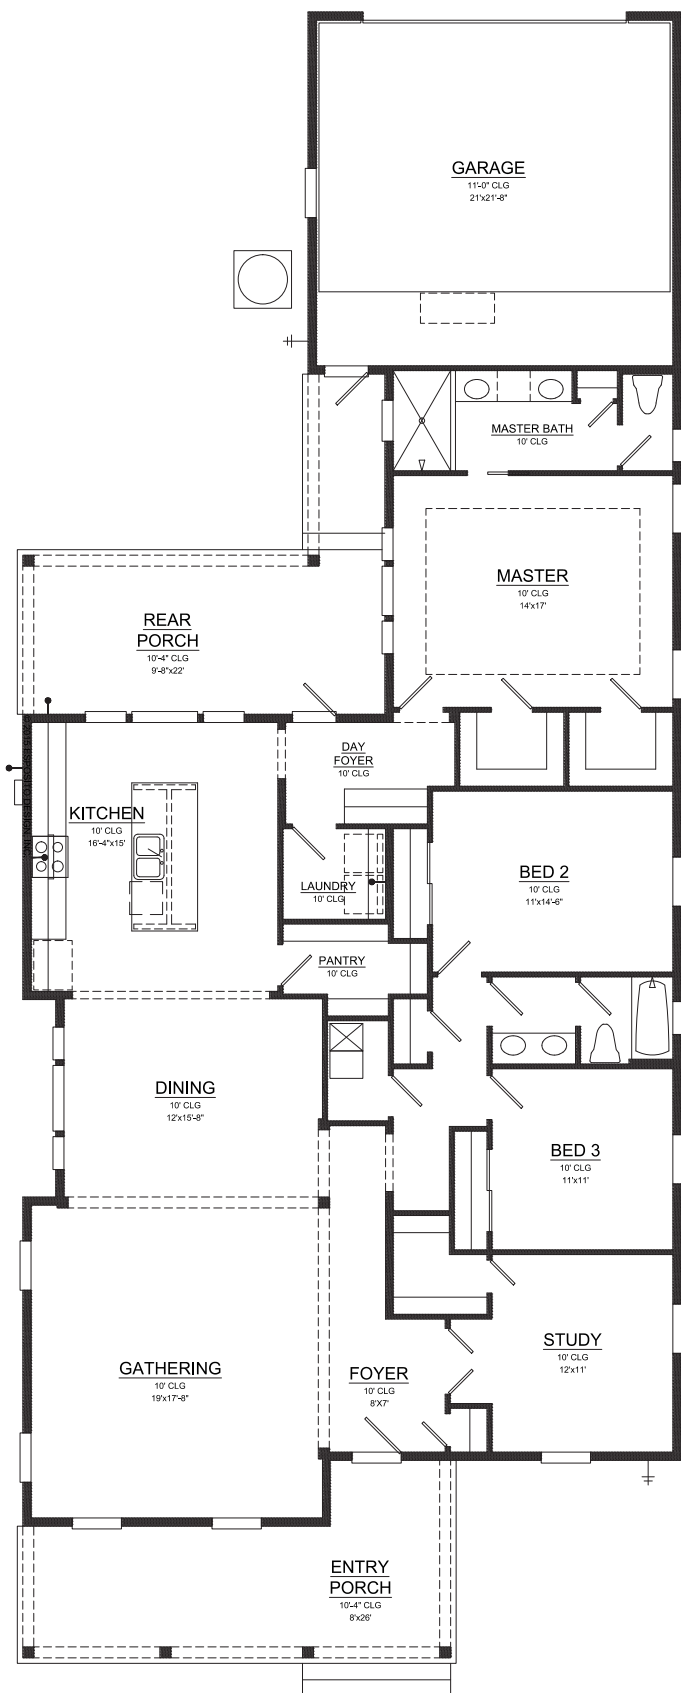

RIVERTOWN

Country Series I --2245 sq. ft.

© 2015 ESPOSITO DESIGN, INC.

COUNTRY SERIES I -- 2245

3 bedrooms with study / 2 bathrooms / 2-car garage / 2245 sq. ft

Optional 3-car Garage

Optional 4th Bedroom