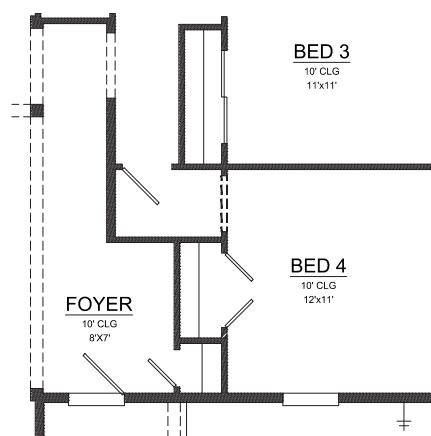

RIVERTOWN

Country Series I --2245 sq. ft.

© 2015 ESPOSITO DESIGN, INC.

COUNTRY SERIES I -- 2245

3 bedrooms with study / 2 bathrooms / 2-car garage / 2245 sq. ft

Optional 3-car Garage

Optional 4th Bedroom