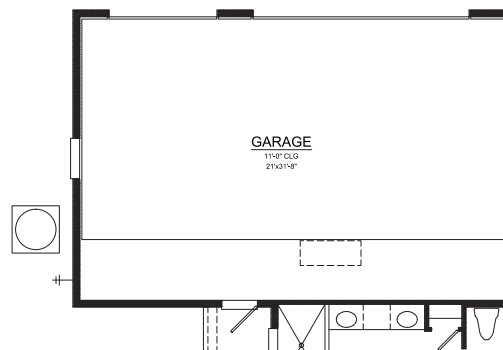

RIVERTOWN

Country Series I --2245 sq. ft.

© 2015 ESPOSITO DESIGN, INC.

COUNTRY SERIES I -- 2245

3 bedrooms with study / 2 bathrooms / 2-car garage / 2245 sq. ft

Optional 3-car Garage

Optional 4th Bedroom