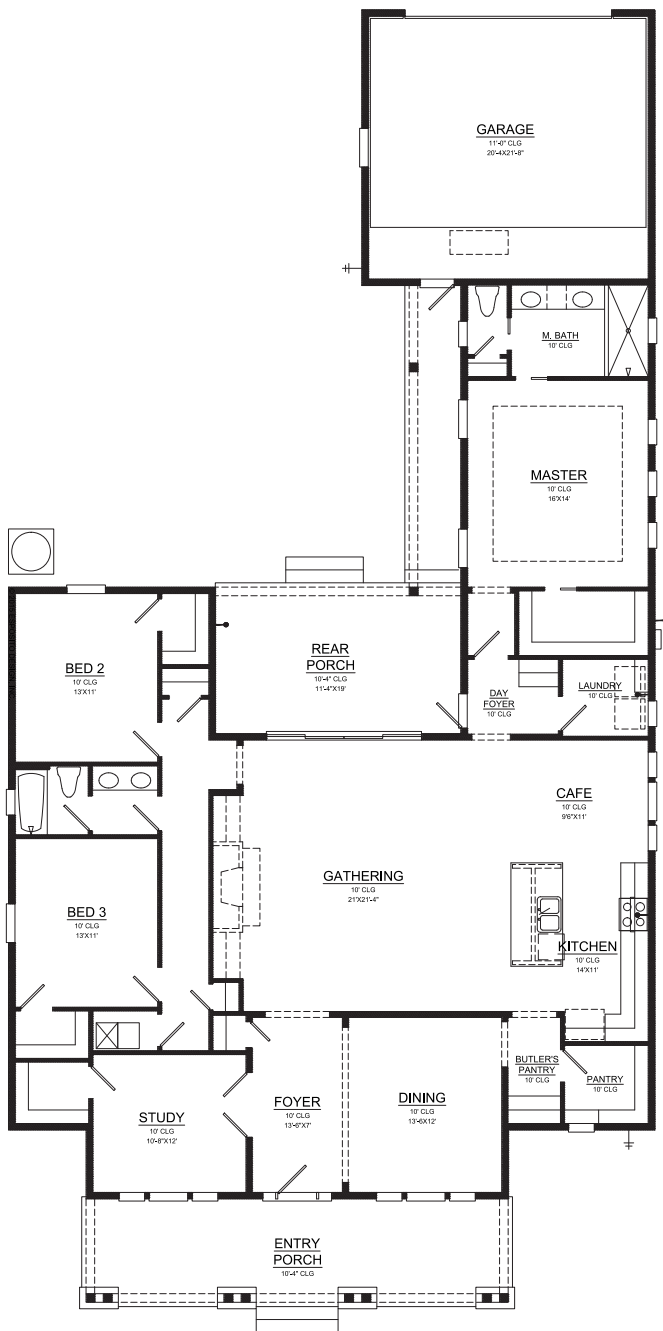

# RIVERTOWN

**Country Series II --2416 sq. ft.**

© 2015 ESPOSITO DESIGN, INC.

# COUNTRY SERIES II -- 2416

3 bedrooms with study / 2 bathrooms / 2-car garage / 2416 sq. ft

Optional 3-car Garage

Optional 4th Bedroom