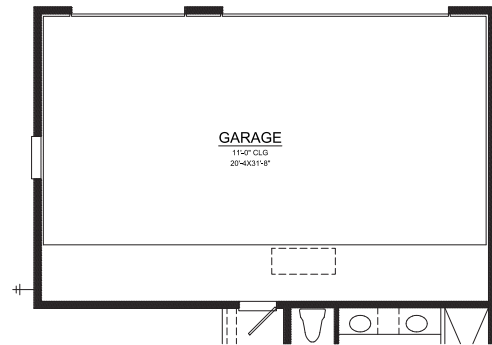

# RIVERTOWN

**Country Series II --2416 sq. ft.**

© 2015 ESPOSITO DESIGN, INC.

# COUNTRY SERIES II -- 2416

3 bedrooms with study / 2 bathrooms / 2-car garage / 2416 sq. ft

Optional 3-car Garage

Optional 4th Bedroom