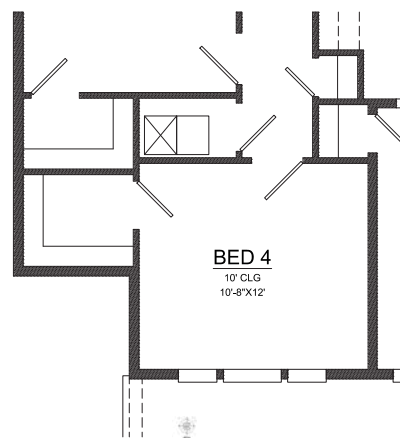

# RIVERTOWN

**Country Series II --2416 sq. ft.**

© 2015 ESPOSITO DESIGN, INC.

# COUNTRY SERIES II -- 2416

3 bedrooms with study / 2 bathrooms / 2-car garage / 2416 sq. ft

Optional 3-car Garage

Optional 4th Bedroom