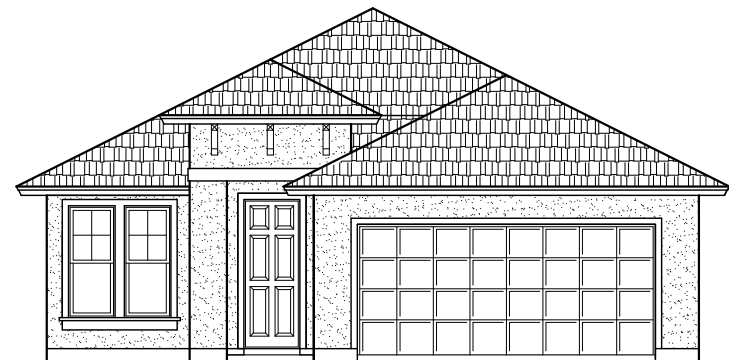

MASTERCRAFT

B U I L D E R G R O U P

Elevation G

Elevation H

Flagler

3 Bedroom / 2 Bathrooms - 2 Car Garage - 1492 Square Feet

www.MasterCraftBuilderGroup.com

Flagler

3 Bedroom / 2 Bathrooms - 2 Car Garage - 1492 Square Feet
35006000

In the interest of continuous product improvements and to meet changing market conditions, MasterCraft Builder Group reserves the right to modify floor plans, exterior elevations, specifications, features, prices and product types without prior notice or obligation. Some features may vary from plan to plan. All plans, elevation renderings, and artist's conceptions and not necessarily to scale. All square footages are approximate. Window size, type and location may vary with each elevation. CGC1250726
2/6/2012