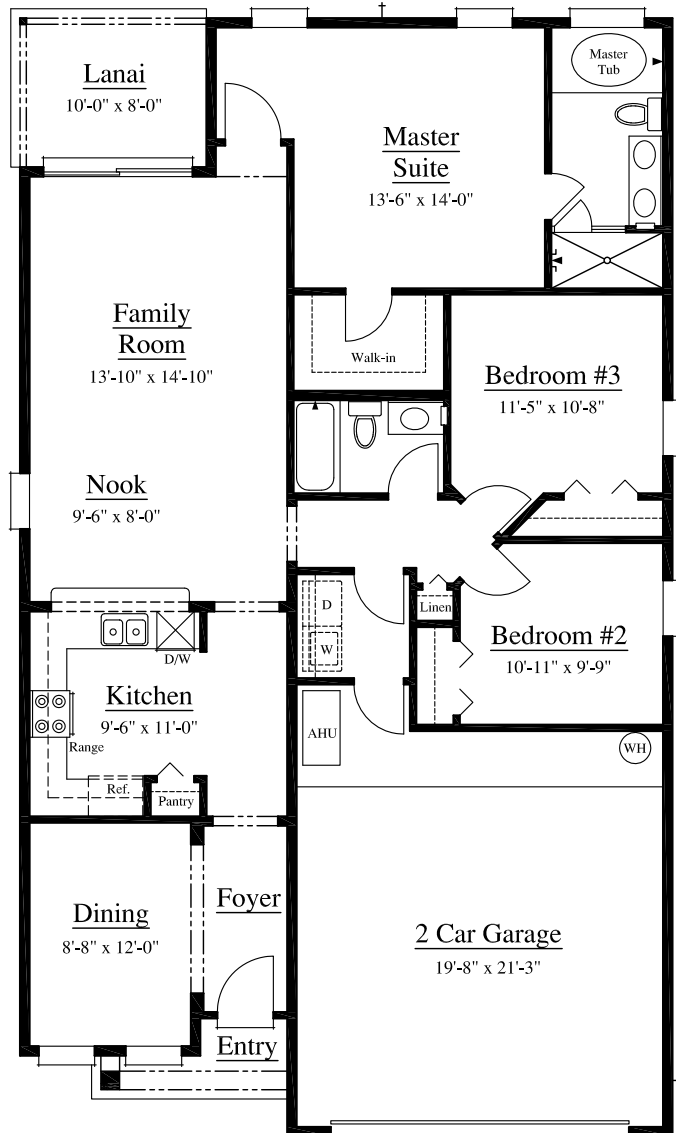

MASTERCRAFT

B U I L D E R G R O U P

Elevation G

Elevation H

Flagler

3 Bedroom / 2 Bathrooms - 2 Car Garage - 1492 Square Feet

www.MasterCraftBuilderGroup.com

Flagler

3 Bedroom / 2 Bathrooms - 2 Car Garage - 1492 Square Feet
35006000

In the interest of continuous product improvements and to meet changing market conditions, MasterCraft Builder Group reserves the right to modify floor plans, exterior elevations, specifications, features, prices and product types without prior notice or obligation. Some features may vary from plan to plan. All plans, elevation renderings, and artist's conceptions and not necessarily to scale. All square footages are approximate. Window size, type and location may vary with each elevation. CGC1250726
2/6/2012