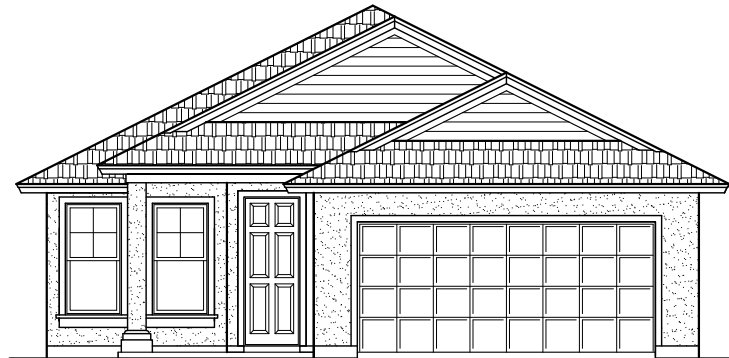

MASTERCRAFT

B U I L D E R G R O U P

Elevation G

Elevation H

Flagler

3 Bedroom / 2 Bathrooms - 2 Car Garage - 1492 Square Feet

www.MasterCraftBuilderGroup.com

Flagler

3 Bedroom / 2 Bathrooms - 2 Car Garage - 1492 Square Feet
35006000

In the interest of continuous product improvements and to meet changing market conditions, MasterCraft Builder Group reserves the right to modify floor plans, exterior elevations, specifications, features, prices and product types without prior notice or obligation. Some features may vary from plan to plan. All plans, elevation renderings, and artist's conceptions and not necessarily to scale. All square footages are approximate. Window size, type and location may vary with each elevation. CGC1250726
2/6/2012