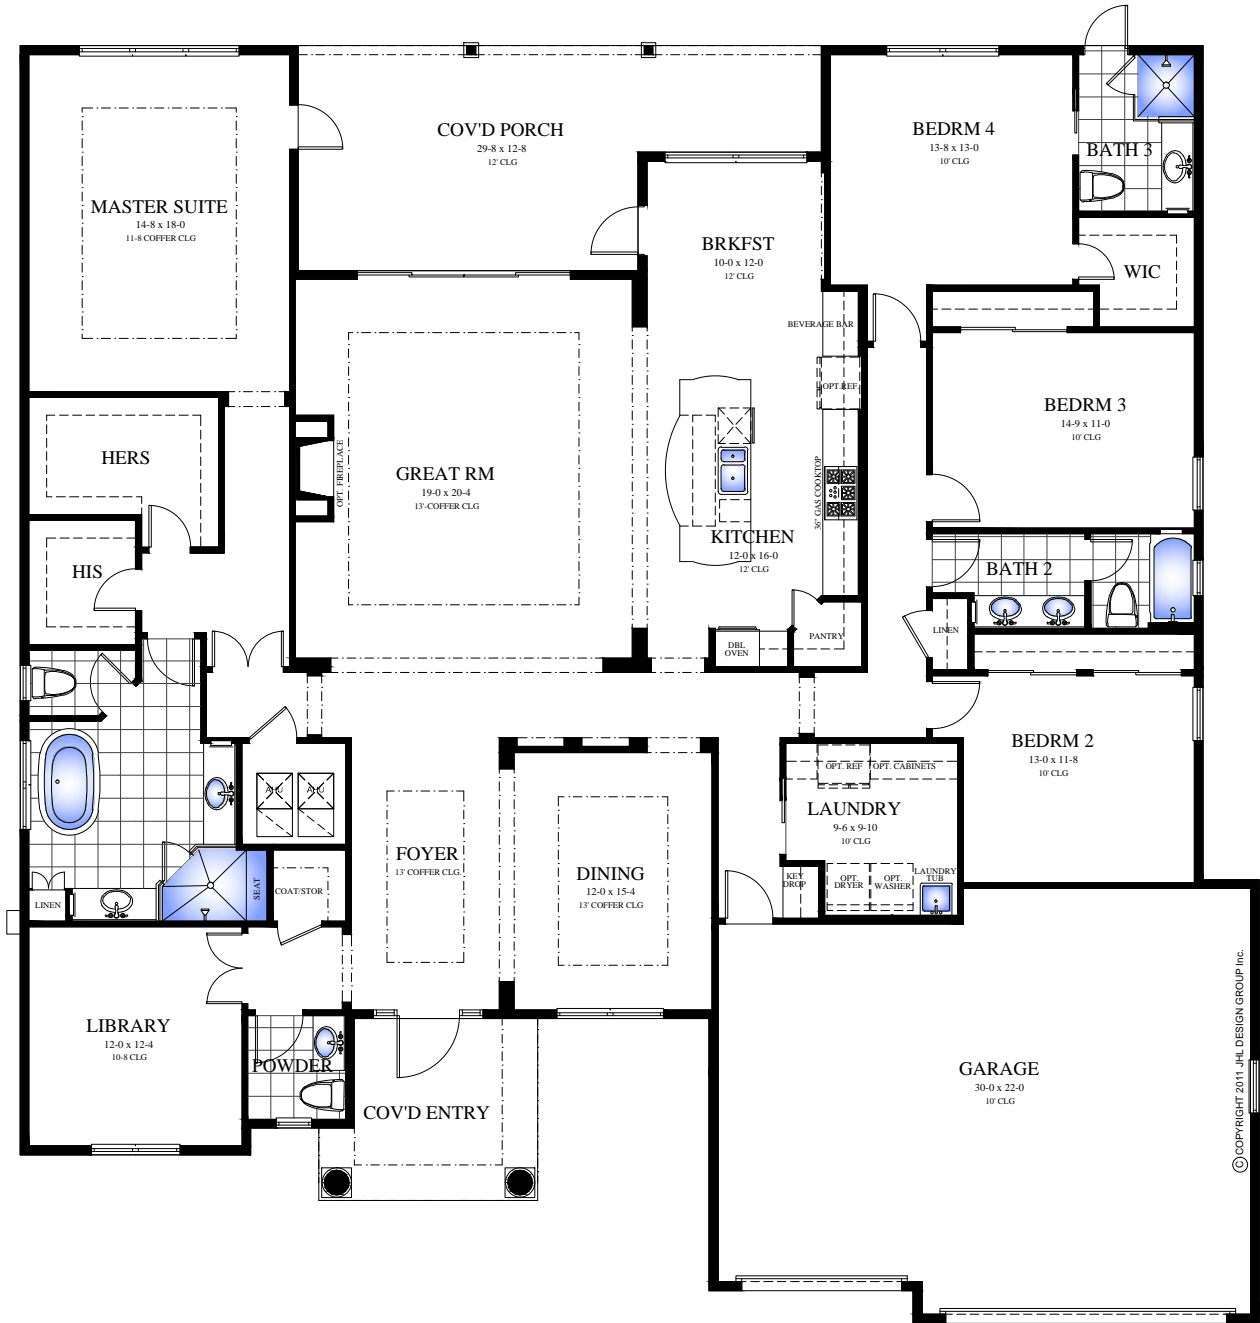

MASTER CRAFT

B U I L D E R G R O U P

St. Thomas

4 Bedroom / 3.5 Bathrooms / Library / 3 Car Garage
3313 square feet

St. Thomas

4 Bedroom / 3.5 Bathrooms / Library / 3 Car Garage - 3313 square feet

69107200

© COPYRIGHT 2011 JHL DESIGN GROUP INC.

In the interest of continuous product improvements and to meet changing market conditions, MasterCraft Builder Group reserves the right to modify floor plans, exterior elevations, specifications, features, prices and product types without prior notice or obligation. Some features may vary from plan to plan. All plans, elevation renderings, and artist's conceptions and not necessarily to scale. All square footages are approximate. Window size, type and location may vary with each elevation. CGC1250726 3/5/2012