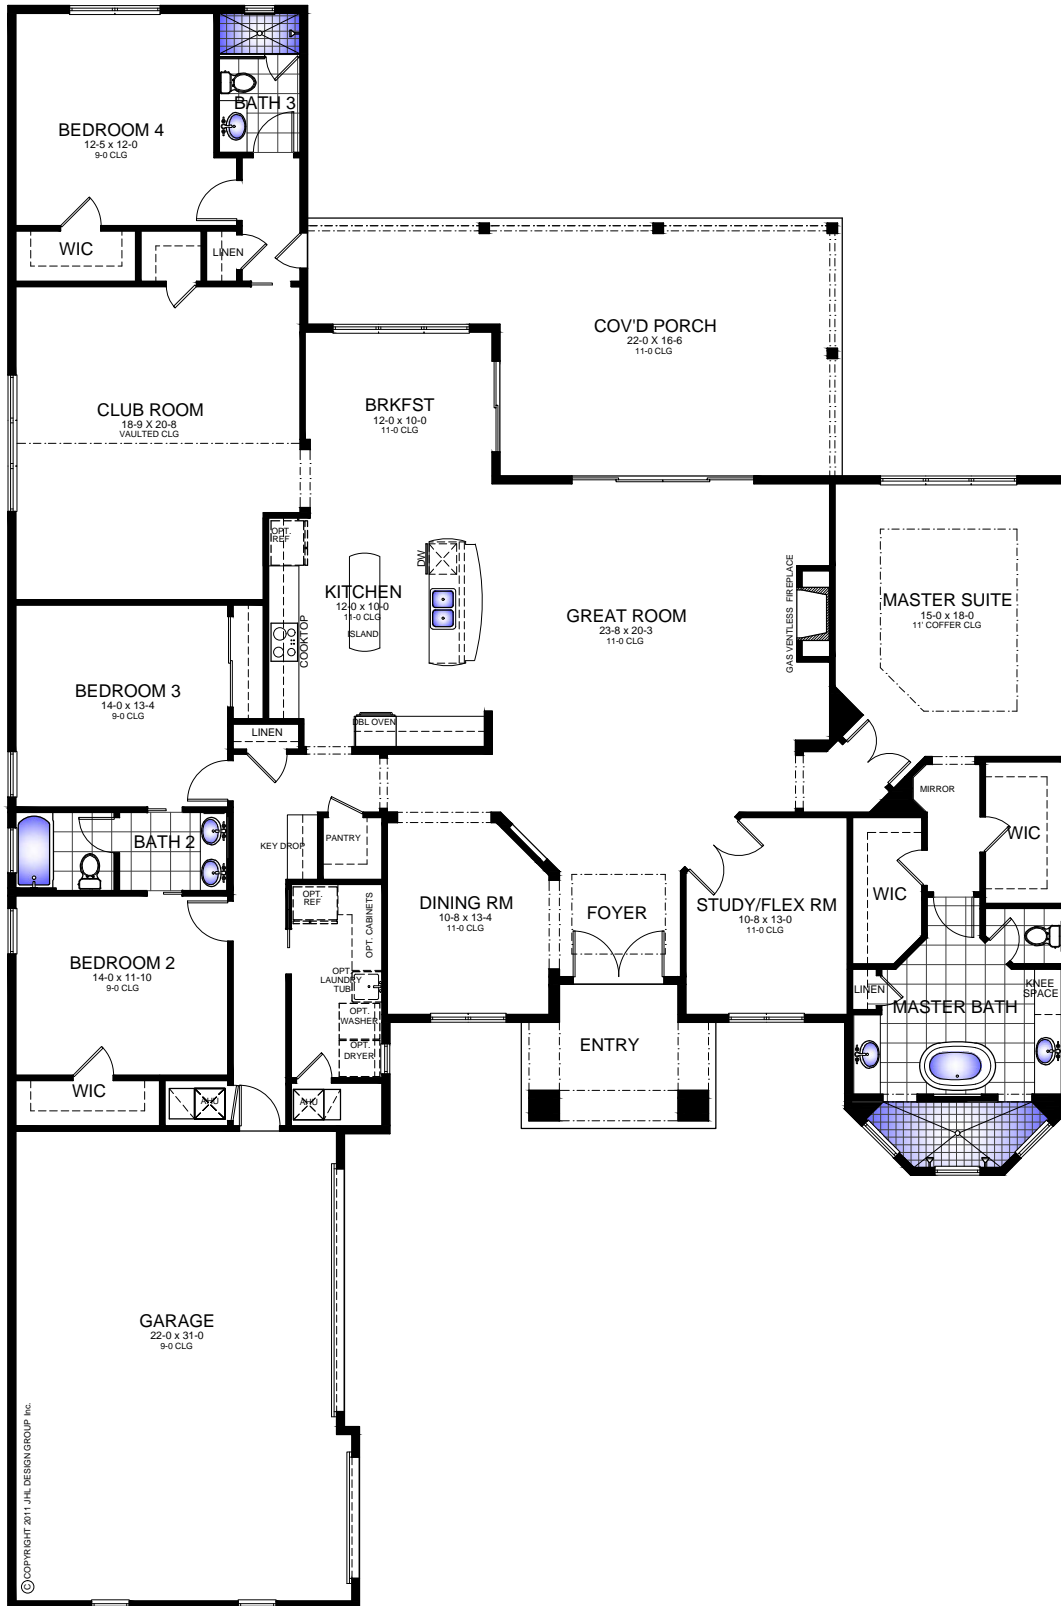

MASTERCRAFT

B U I L D E R G R O U P

Elevation A

Elevation B

Benjamin Plus

4 Bedroom / 3 Bathrooms / 3 Car Garage
3544 square feet

www.MasterCraftBuilderGroup.com

Benjamin Plus

4 Bedroom / 3 Bathrooms / Club Rm / 3 Car Garage - 3544 square feet

700010508

© COPYRIGHT 2011 JHL DESIGN GROUP INC.

In the interest of continuous product improvements and to meet changing market conditions, MasterCraft Builder Group reserves the right to modify floor plans, exterior elevations, specifications, features, prices and product types without prior notice or obligation. Some features may vary from plan to plan. All plans, elevation renderings, and artist's conceptions and not necessarily to scale. All square footages are approximate. Window size, type and location may vary with each elevation. CGC1250726 10/26/2012