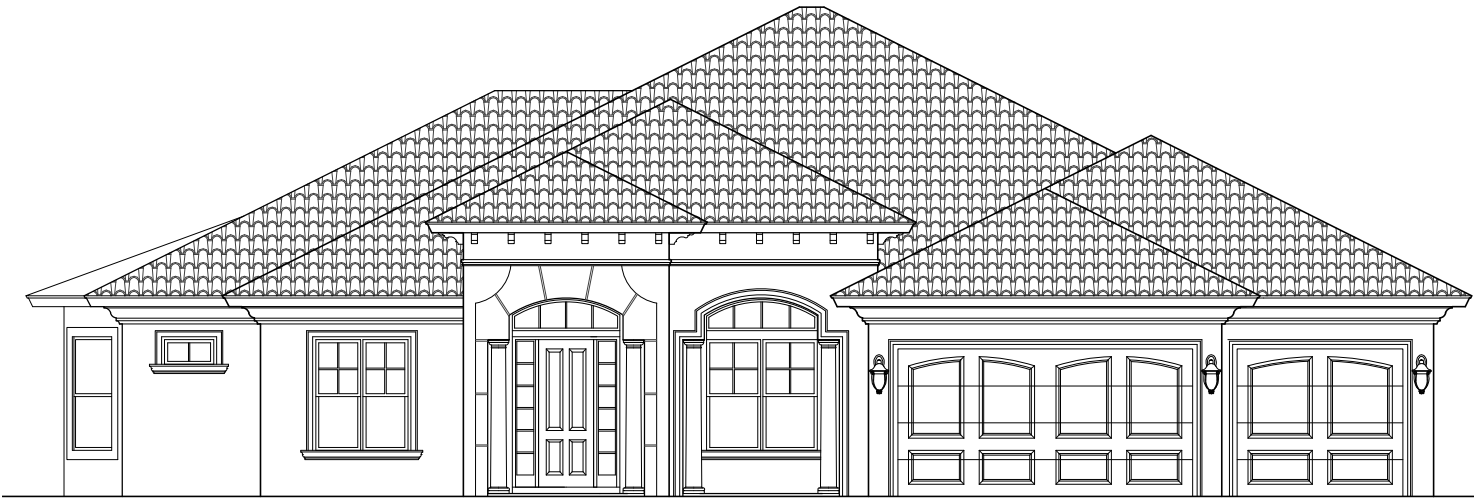

MASTERCRAFT

B U I L D E R G R O U P

Regina

3 Bedroom / 2.5 Bathrooms / Media Rm / 3 Car Garage - 3017 square feet

74046608

www.MasterCraftBuilderGroup.com

Regina

3 Bedroom / 2.5 Bathrooms / Media Rm / 3 Car Garage - 3017 square feet
74046608