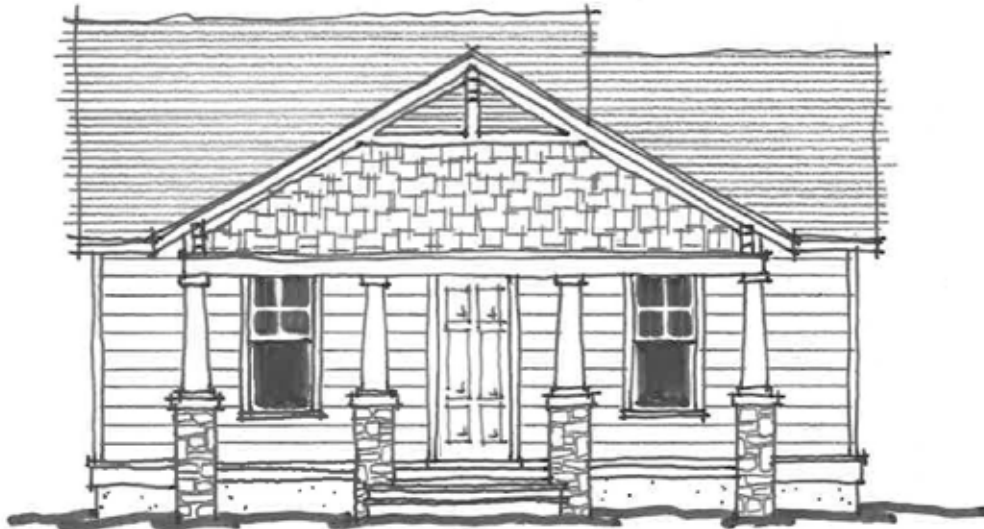

# RIVERTOWN

**Town Series --1733 sq. ft.**

©2015 True Design Studios, Inc.

**Elevation A**

©2015 True Design Studios, Inc.

**Elevation B**

# TOWN SERIES -- 1733

3 bedrooms / 2 bathrooms / 2-car garage / 1733 sq. ft