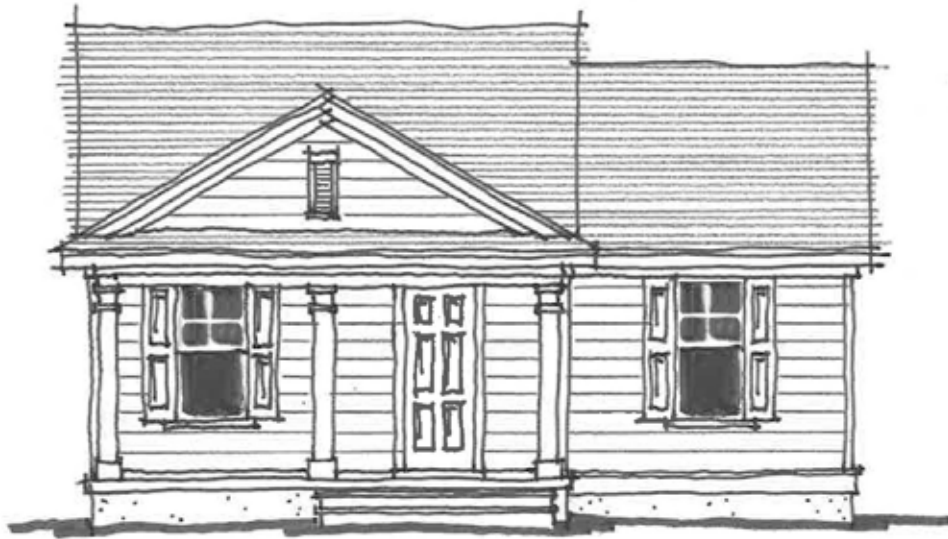

# RIVERTOWN

**Town Series --1733 sq. ft.**

©2015 True Design Studios, Inc.

**Elevation A**

©2015 True Design Studios, Inc.

**Elevation B**

# TOWN SERIES -- 1733

3 bedrooms / 2 bathrooms / 2-car garage / 1733 sq. ft